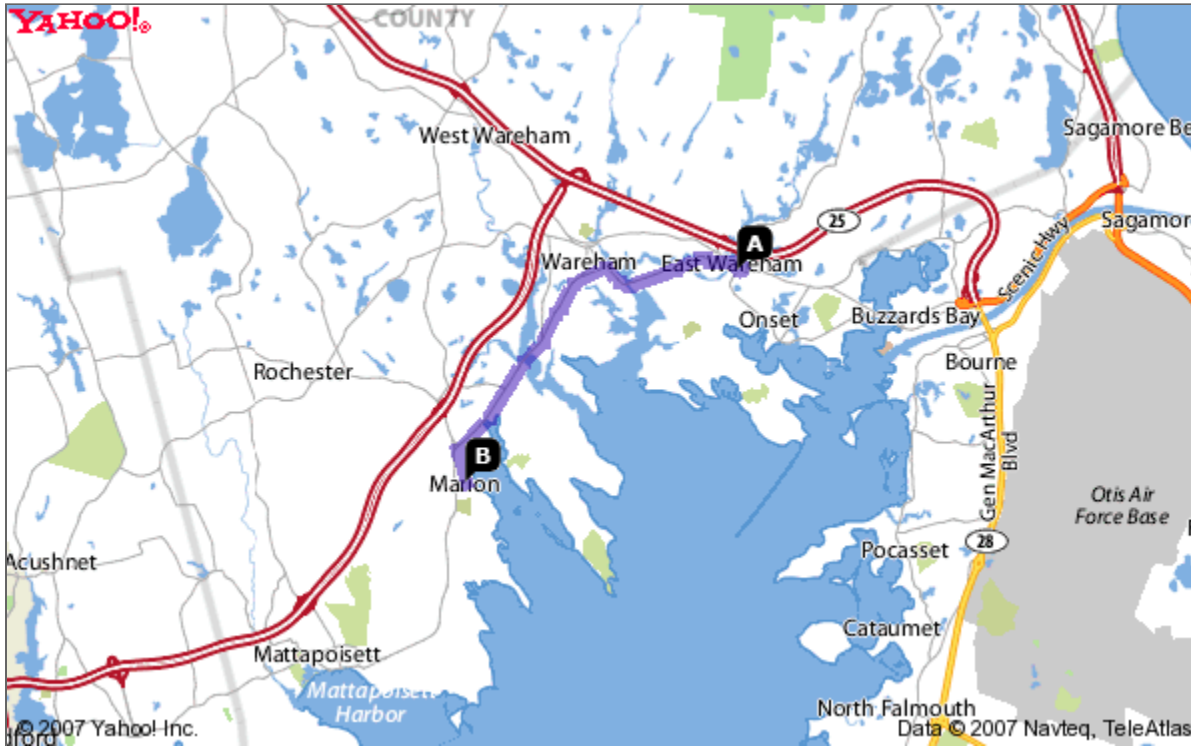

Directions to Marion, MA

Summary and Notes

START **A** 7 Depot St, EAST WAREHAM, MA

FINISH **B** Tabor Academy, Marion, MA

Total Distance: 7.7 miles, Total Time:
16 mins (approx.)

Atlantic Motel
7 Depot Street,
East Wareham, MA 02538
(508)-295-0210
www.atlanticmotel.net

When using any driving directions or map, it's a good idea to do a reality check and make sure the road still exists, watch out for construction, and follow all traffic safety precautions. This is only to be used as an aid in planning.