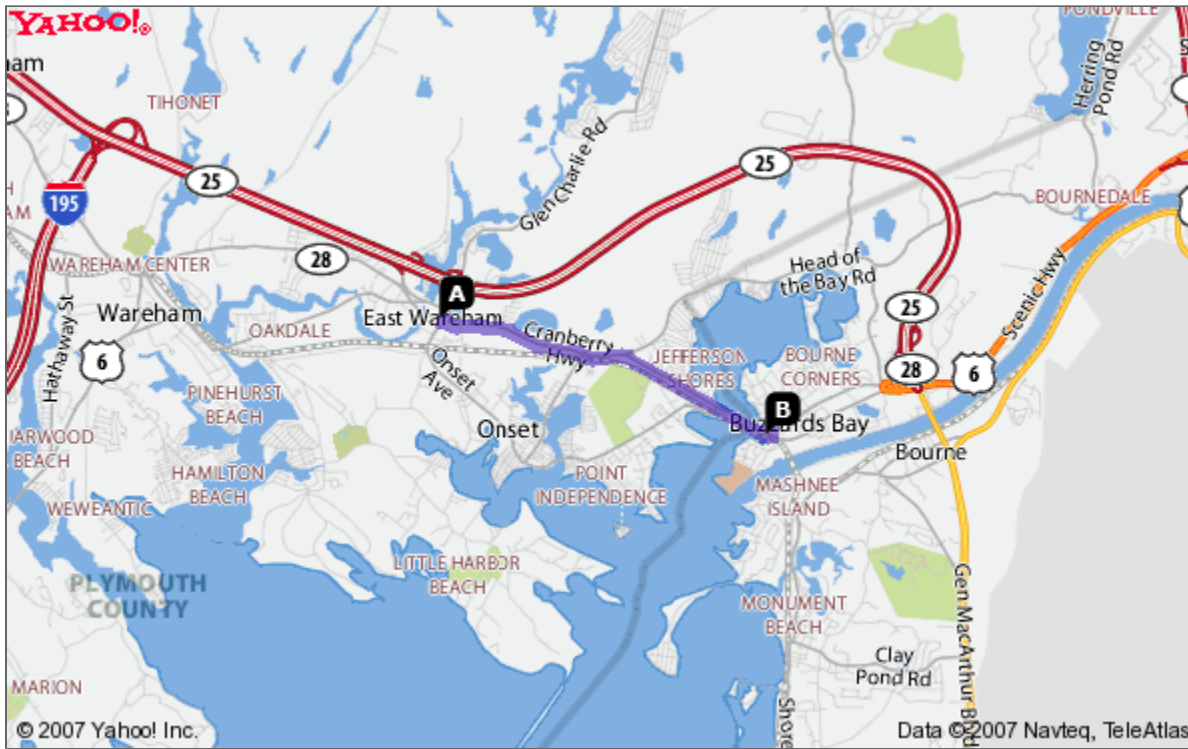

Directions to Mass Maritime Academy, BUZZARDS BAY, MA from Atlantic Motel

Summary and Notes

START **A** 7 Depot St, EAST WAREHAM, MA

FINISH **B** BUZZARDS BAY, MA

Total Distance: 3.3 miles, Total Time: 8 mins (approx.)

Atlantic Motel
7 Depot Street
East Wareham, MA 02538
(508)-295-0210
www.atlanticmotel.net

When using any driving directions or map, it's a good idea to do a reality check and make sure the road still exists, watch out for construction, and follow all traffic safety precautions. This is only to be used as an aid in planning.